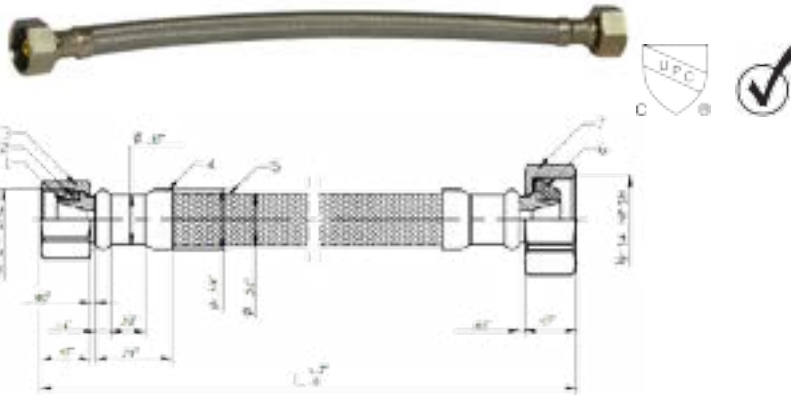

## Lavatory Supply Connectors

- PVC Reinforced inner core hose
- 304 Stainless steel braiding
- Stainless steel ferrule
- Chrome plated brass nut
- Individually labeled and barcoded
- Lead Free

ITEM #	DESCRIPTION	INNER CARTON QTY	MASTER CARTON QTY
<b>1/2" FIP X 3/8" COMP</b>			
M1F12	12" Length	25	100
M1F16	16" Length	25	100
M1F20	20" Length	25	100
M1F24	24" Length	25	100
M1F30	30" Length	25	100

ITEM #	DESCRIPTION	INNER CARTON QTY	MASTER CARTON QTY
<b>1/2" FIP X 1/2" FIP</b>			
M3F12	12" Length	25	100
M3F20	20" Length	25	100

NO.	PART	Material
1	Barb	C46500 Brass
2	Washer	EPDM
3	Nut	Brass
4	Ferrule	304 Stainless Steel
5	Hose	304 Stainless Steel over Reinforced PVC
6	Washer	EPDM
7	Nut	Brass

\*Lead Free refers to the wetted surface of pipe, fittings and fixtures in potable water systems that have a weighted average lead content ≤ 0.25% per the Safe Drinking Water Act (Sec. 1417) amended 1-4-2011 and other equivalent state regulations.

## Toilet Supply Connectors

- PVC Reinforced inner core hose
- 304 Stainless steel braiding
- Stainless steel ferrule
- Chrome plated brass wing nut
- Individually labeled and barcoded

ITEM #	DESCRIPTION	INNER CARTON QTY	MASTER CARTON QTY
<b>7/8" Ballcock X 3/8" COMP</b>			
M1T9	9" Length	25	100
M1T12	12" Length	25	100
M1T16	16" Length	25	100
M1T20	20" Length	25	100