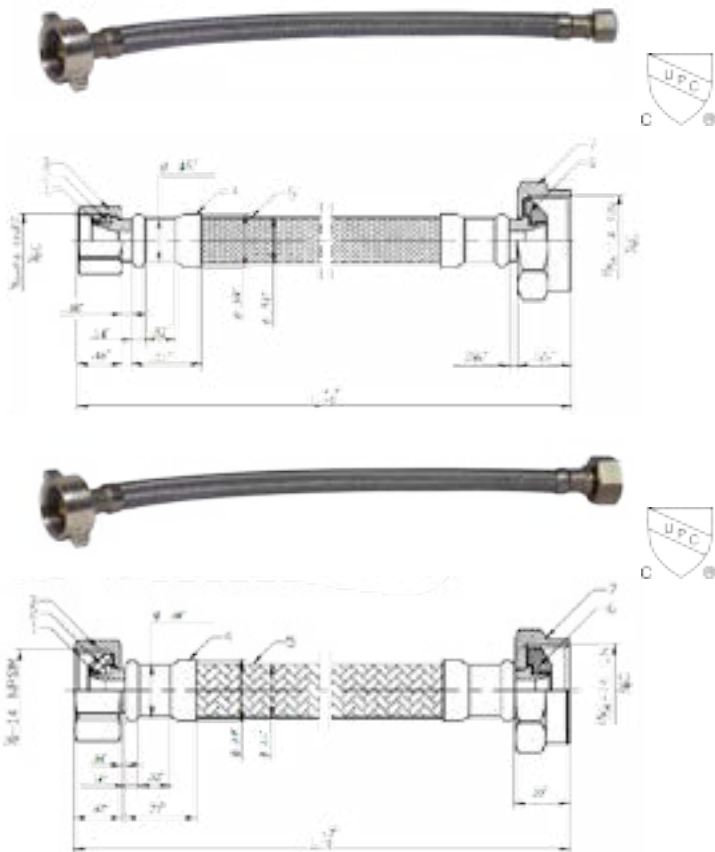

## Lavatory Supply Connectors

- PVC Reinforced inner core hose
- 304 Stainless steel braiding
- Stainless steel ferrule
- Chrome plated brass nut
- Individually labeled and barcoded
- Lead Free

ITEM #	DESCRIPTION	INNER CARTON QTY	MASTER CARTON QTY
<b>1/2" FIP X 3/8" COMP</b>			
M1F12	12" Length	25	100
M1F16	16" Length	25	100
M1F20	20" Length	25	100
M1F24	24" Length	25	100
M1F30	30" Length	25	100

\*Lead Free refers to the wetted surface of pipe, fittings and fixtures in potable water systems that have a weighted average lead content ≤ 0.25% per the Safe Drinking Water Act (Sec. 1417) amended 1-4-2011 and other equivalent state regulations.

## Toilet Supply Connectors

- PVC Reinforced inner core hose
- 304 Stainless steel braiding
- Stainless steel ferrule
- Chrome plated brass wing nut
- Individually labeled and barcoded

ITEM #	DESCRIPTION	INNER CARTON QTY	MASTER CARTON QTY
<b>7/8" Ballcock X 3/8" COMP</b>			
M1T9	9" Length	25	100
M1T12	12" Length	25	100
M1T16	16" Length	25	100
M1T20	20" Length	25	100

ITEM #	DESCRIPTION	INNER CARTON QTY	MASTER CARTON QTY
<b>7/8" Ballcock X 1/2" FIP</b>			
M3T12	12" Length	25	100

NO.	PART	Material
1	Barb	C46500 Brass
2	Washer	EPDM
3	Nut	Brass
4	Ferrule	304 Stainless Steel
5	Hose	304 Stainless Steel over Reinforced PVC
6	Washer	EPDM
7	Nut	Brass