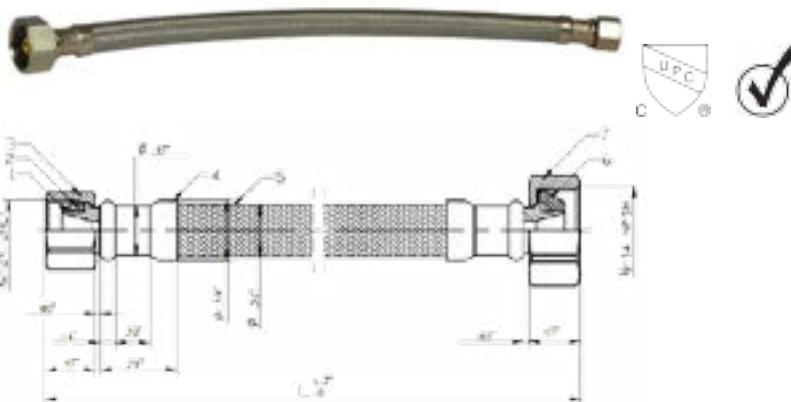

## Lavatory Supply Connectors

- PVC Reinforced inner core hose
- 304 Stainless steel braiding
- Stainless steel ferrule
- Chrome plated brass nut
- Individually labeled and barcoded
- Lead Free

ITEM #	DESCRIPTION	INNER CARTON QTY	MASTER CARTON QTY
<b>1/2" FIP X 3/8" COMP</b>			
M1F12	12" Length	25	100
M1F16	16" Length	25	100
M1F20	20" Length	25	100
M1F24	24" Length	25	100
M1F30	30" Length	25	100

ITEM #	DESCRIPTION	INNER CARTON QTY	MASTER CARTON QTY
<b>1/2" FIP X 1/2" FIP</b>			
M3F12	12" Length	25	100
M3F20	20" Length	25	100

NO.	PART	Material
1	Barb	C46500 Brass
2	Washer	EPDM
3	Nut	Brass
4	Ferrule	304 Stainless Steel
5	Hose	304 Stainless Steel over Reinforced PVC
6	Washer	EPDM
7	Nut	Brass

\*Lead Free refers to the wetted surface of pipe, fittings and fixtures in potable water systems that have a weighted average lead content ≤ 0.25% per the Safe Drinking Water Act (Sec. 1417) amended 1-4-2011 and other equivalent state regulations.

## Toilet Supply Connectors

- PVC Reinforced inner core hose
- 304 Stainless steel braiding
- Stainless steel ferrule
- Chrome plated brass wing nut
- Individually labeled and barcoded

ITEM #	DESCRIPTION	INNER CARTON QTY	MASTER CARTON QTY
<b>7/8" Ballcock X 3/8" COMP</b>			
M1T9	9" Length	25	100
M1T12	12" Length	25	100
M1T16	16" Length	25	100
M1T20	20" Length	25	100