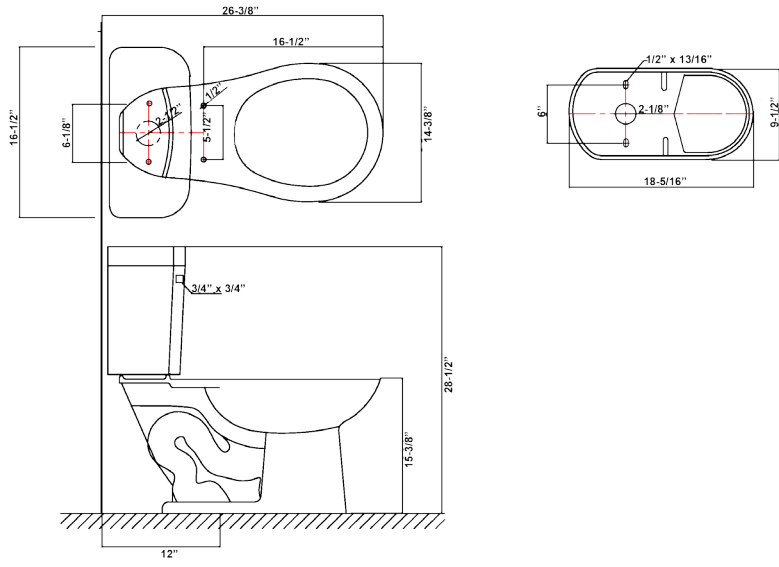

1.28 gpf / 4.8 Lpf High Efficiency Toilet

- Round Front Toilet Bowl
- White
- 1.28 gpf / 4.8 Lpf
- 12" Rough In
- 3" Flush valve
- 2-1/8" Fully glazed trap
- Flushes 1000 grams
- UPC Approved
- Watersense approved

ITEM #	DESCRIPTION
HPRTB128	Round Toilet Bowl White
HPTT128	Toilet Tank White Left Hand Flush
HPTTR128	Toilet Tank White Right Hand Flush

HYDRAPRO INC.

Phone: 877-813-2333; Fax 877-249-8435

Atlanta - Boston - Dallas - Deerfield Beach - Houston - Philadelphia