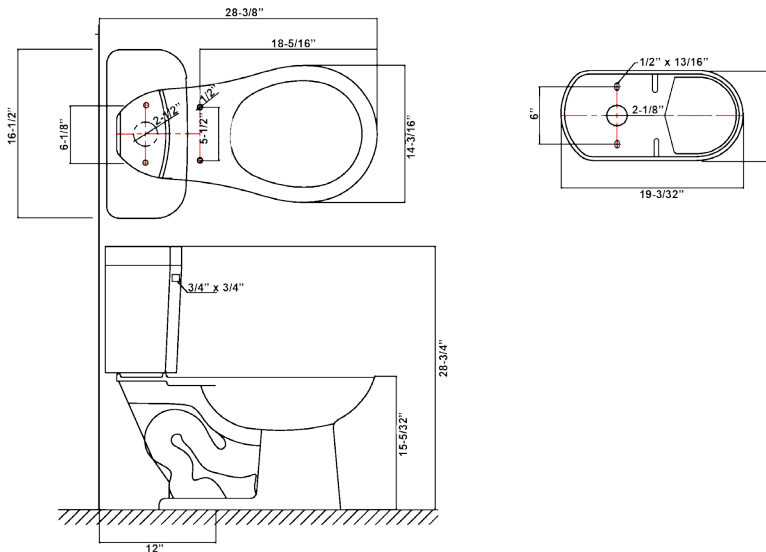

1.28 gpf / 4.8 Lpf High Efficiency Toilet

- Elongated Front Toilet Bowl
- White
- 1.28 gpf / 4.8 Lpf
- 12" Rough In
- 3" Flush valve
- 2-1/8" Fully glazed trap
- Flushes 1000 grams
- UPC Approved
- Watersense approved

ITEM #	DESCRIPTION
HPETB128	Elongated Toilet Bowl White
HPTT128	Toilet Tank White Left Haand Flush
HPTR128	Toilet Tank White Right Hand Flush

HYDRAPRO INC.

Phone: 877-813-2333; Fax 877-249-8435

Atlanta - Boston - Dallas - Deerfield Beach - Houston - Philadelphia