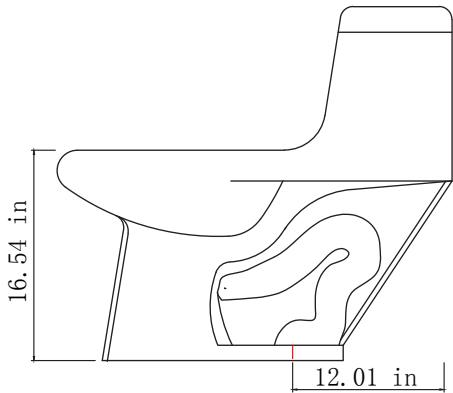

One Piece Toilet

- One Piece Toilet
- White
- 1.28 gpf / 4.8 Lpf
- 12" Rough In
- 3" Flush valve
- Flushes 600 grams
- UPC Approved
- Watersense approved
- ADA Height, with toilet seat
- **Smooth Close Toilet Seat included**

ITEM #	DESCRIPTION
HP1PC128	One Piece Toilet White

HYDRAPRO INC.

Phone: 877-813-2333; Fax 877-249-8435

Atlanta - Boston - Dallas - Pompano Beach - Houston - Philadelphia

www.hydrapro.biz