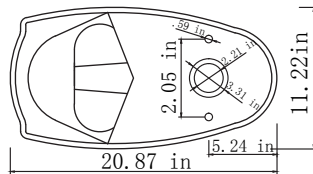

One Piece Toilet

- One Piece Toilet
- White
- 1.28 gpf / 4.8 Lpf
- 12" Rough In
- 3" Flush valve
- Flushes 600 grams
- UPC Approved
- Watersense approved
- ADA Height, with toilet seat
- **Smooth Close Toilet Seat included**