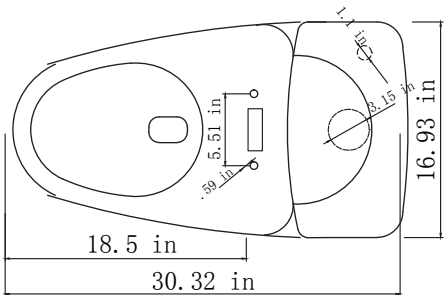

One Piece Toilet

- One Piece Toilet
- White
- 1.28 gpf / 4.8 Lpf
- 12" Rough In
- 3" Flush valve
- Flushes 600 grams
- UPC Approved
- Watersense approved
- ADA Height, with toilet seat
- **Smooth Close Toilet Seat included**

ITEM #	DESCRIPTION
HP1PC128	One Piece Toilet White

HYDRAPRO INC.

Phone: 877-813-2333; Fax 877-249-8435

Atlanta - Boston - Dallas - Pompano Beach - Houston - Philadelphia

www.hydrapro.biz