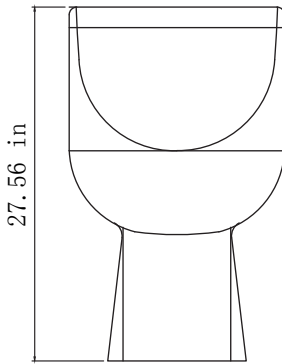

One Piece Toilet

- One Piece Toilet
- White
- 1.28 gpf / 4.8 Lpf
- 12" Rough In
- 3" Flush valve
- Flushes 600 grams
- UPC Approved
- Watersense approved
- ADA Height, with toilet seat
- **Smooth Close Toilet Seat included**