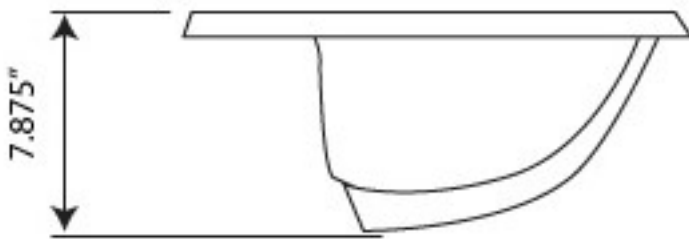

Drop-In Lavatory Sinks

- Vitreous China
- Self Rimming Drop-in
- Front Overflow
- UPC approved

LAVO17

LAVO17B

ITEM #	DESCRIPTION	PALLET QTY
LAVO17	17" X 20" WHITE	45
LAVO17B	17" X 20" BISCUIT	45

HYDRAPRO INC.