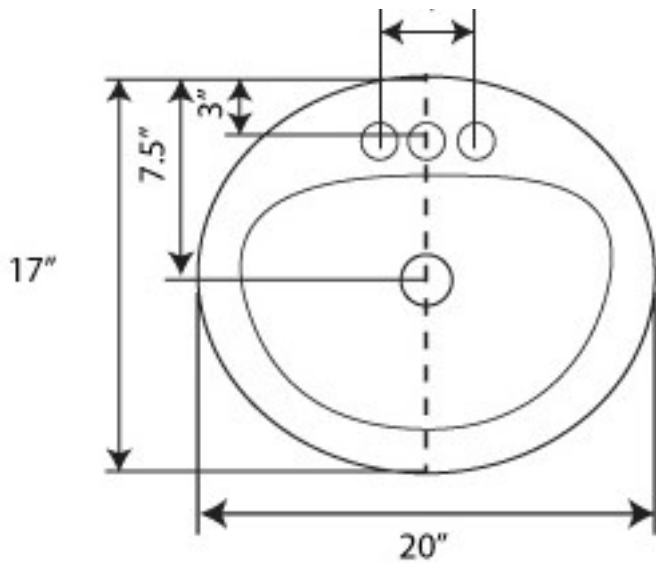

Drop-In Lavatory Sinks

- Vitreous China
- Self Rimming Drop-in
- Front Overflow
- UPC approved

LAVO17

LAVO17B

ITEM #	DESCRIPTION	PALLET QTY
LAVO17	17" X 20" WHITE	45
LAVO17B	17" X 20" BISCUIT	45

HYDRAPRO INC.