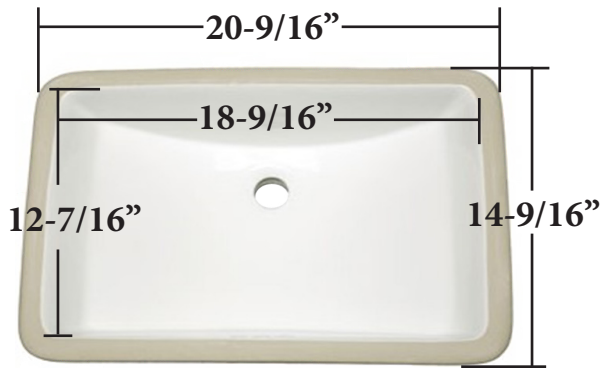

Rectangular Undermount Lavatory Sinks

- Vitreous China
- OD 21" x 14.5" x 8" Deep
- ID 18.50" x 12.5" x 8" Deep
- cUPC Approved

HPRUL2114
H49202

HPRUL2114B
H49203

PART #	MODEL #	DESCRIPTION
H49202	HPRUL2114	WHITE RECTANGULAR UNDERMOUNT LAVATORY SINK
H49203	HPRUL2114B	BISCUIT RECTANGULAR UNDERMOUNT LAVATORY SINK

Rectangular Undermount Lavatory Sinks

- Vitreous China
- OD 18" x 13.5" x 8" Deep Approx.
- ID 16.75" x 12" x 8" Deep Approx.
- cUPC Approved

HPRUL1814
H49200

HPRUL1814B
H49201

PART #	MODEL #	DESCRIPTION
H49200	HPRUL1814	WHITE RECTANGULAR UNDERMOUNT LAVATORY SINK
H49201	HPRUL1814B	BISCUIT RECTANGULAR UNDERMOUNT LAVATORY SINK