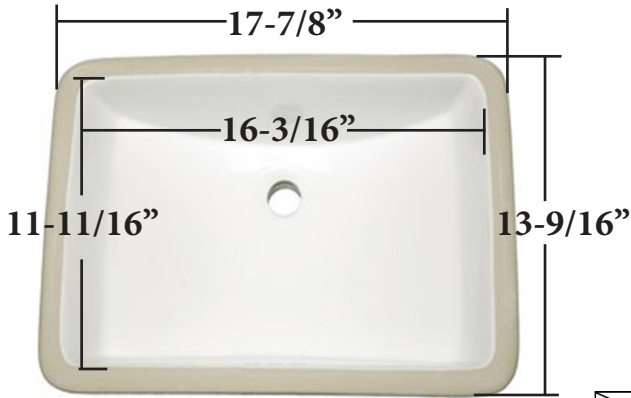

Rectangular Undermount Lavatory Sinks

- Vitreous China
- OD 21" x 14.5" x 8" Deep
- ID 18.50" x 12.5" x 8" Deep
- cUPC Approved

HPRUL2114
H49202

HPRUL2114B
H49203

PART #	MODEL #	DESCRIPTION
H49202	HPRUL2114	WHITE RECTANGULAR UNDERMOUNT LAVATORY SINK
H49203	HPRUL2114B	BISCUIT RECTANGULAR UNDERMOUNT LAVATORY SINK

Rectangular Undermount Lavatory Sinks

- Vitreous China
- OD 18" x 13.5" x 8" Deep Approx.
- ID 16.75" x 12" x 8" Deep Approx.
- cUPC Approved

HPRUL1814
H49200

HPRUL1814B
H49201

PART #	MODEL #	DESCRIPTION
H49200	HPRUL1814	WHITE RECTANGULAR UNDERMOUNT LAVATORY SINK
H49201	HPRUL1814B	BISCUIT RECTANGULAR UNDERMOUNT LAVATORY SINK