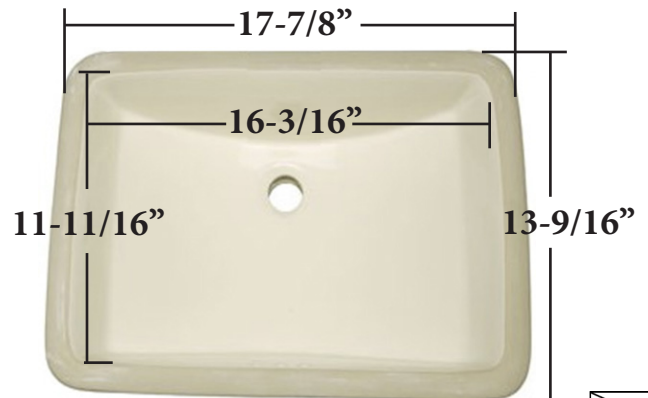

Rectangular Undermount Lavatory Sinks

- Vitreous China
- OD 21" x 14.5" x 8" Deep
- ID 18.50" x 12.5" x 8" Deep
- cUPC Approved

HPRUL2114
H49202

HPRUL2114B
H49203

PART #	MODEL #	DESCRIPTION
H49202	HPRUL2114	WHITE RECTANGULAR UNDERMOUNT LAVATORY SINK
H49203	HPRUL2114B	BISCUIT RECTANGULAR UNDERMOUNT LAVATORY SINK

Rectangular Undermount Lavatory Sinks

- Vitreous China
- OD 18" x 13.5" x 8" Deep Approx.
- ID 16.75" x 12" x 8" Deep Approx.
- cUPC Approved

HPRUL1814
H49200

HPRUL1814B
H49201

PART #	MODEL #	DESCRIPTION
H49200	HPRUL1814	WHITE RECTANGULAR UNDERMOUNT LAVATORY SINK
H49201	HPRUL1814B	BISCUIT RECTANGULAR UNDERMOUNT LAVATORY SINK