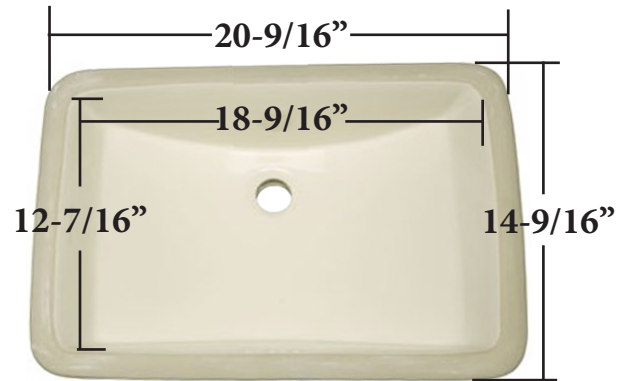

Rectangular Undermount Lavatory Sinks

- Vitreous China
- OD 21" x 14.5" x 8" Deep
- ID 18.50" x 12.5" x 8" Deep
- cUPC Approved

HPRUL2114
H49202

HPRUL2114B
H49203

PART #	MODEL #	DESCRIPTION
H49202	HPRUL2114	WHITE RECTANGULAR UNDERMOUNT LAVATORY SINK
H49203	HPRUL2114B	BISCUIT RECTANGULAR UNDERMOUNT LAVATORY SINK

Rectangular Undermount Lavatory Sinks

- Vitreous China
- OD 18" x 13.5" x 8" Deep Approx.
- ID 16.75" x 12" x 8" Deep Approx.
- cUPC Approved

HPRUL1814
H49200

HPRUL1814B
H49201

PART #	MODEL #	DESCRIPTION
H49200	HPRUL1814	WHITE RECTANGULAR UNDERMOUNT LAVATORY SINK
H49201	HPRUL1814B	BISCUIT RECTANGULAR UNDERMOUNT LAVATORY SINK