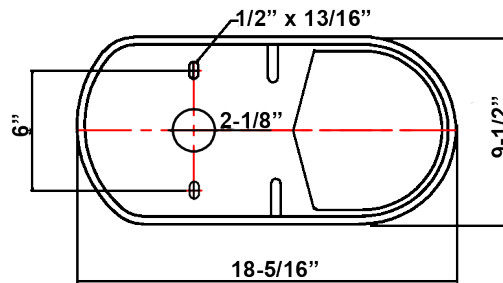

## 1.28 gpf / 4.8 Lpf High Efficiency Toilet

- Round Front Toilet Bowl
- White
- 1.28 gpf / 4.8 Lpf
- 12" Rough In
- 3" Flush valve
- 2-1/8" Fully glazed trap
- Flushes 1000 grams
- UPC Approved
- Watersense approved

ITEM #	DESCRIPTION
HPRTB128	Round Toilet Bowl White
HPTT128	Toilet Tank White Left Hand Flush
HPTTR128	Toilet Tank White Right Hand Flush

HYDRAPRO INC.

Phone: 877-813-2333; Fax 877-249-8435

Atlanta - Boston - Dallas - Pompano Beach - Houston - Philadelphia