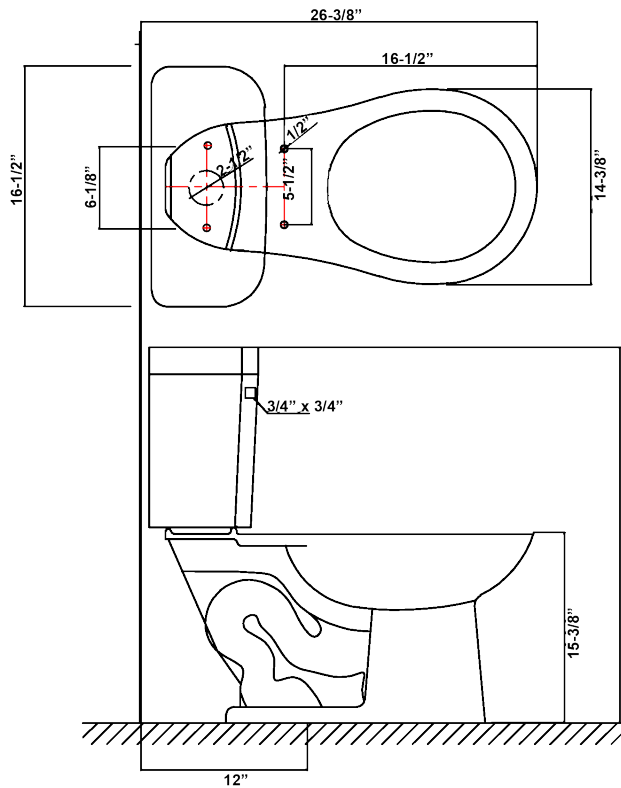

## 1.28 gpf / 4.8 Lpf High Efficiency Toilet

- Round Front Toilet Bowl
- White
- 1.28 gpf / 4.8 Lpf
- 12" Rough In
- 3" Flush valve
- 2-1/8" Fully glazed trap
- Flushes 1000 grams
- UPC Approved
- Watersense approved

ITEM #	DESCRIPTION
HPRTB128	Round Toilet Bowl White
HPTT128	Toilet Tank White Left Hand Flush
HPTTR128	Toilet Tank White Right Hand Flush

HYDRAPRO INC.

Phone: 877-813-2333; Fax 877-249-8435

Atlanta - Boston - Dallas - Pompano Beach - Houston - Philadelphia