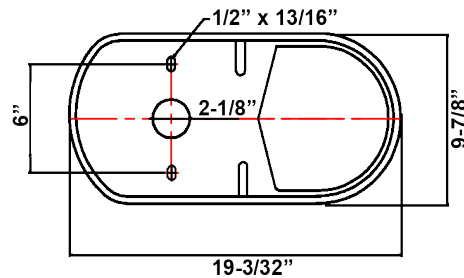

## 1.28 gpf / 4.8 Lpf High Efficiency Toilet

- Elongated Front Toilet Bowl
- White
- 1.28 gpf / 4.8 Lpf
- 12" Rough In
- 3" Flush valve
- 2-1/8" Fully glazed trap
- Flushes 1000 grams
- UPC Approved
- Watersense approved

ITEM #	DESCRIPTION
HPETB128	Elongated Toilet Bowl White
HPTT128	Toilet Tank White Left Hand Flush
HPTTR128	Toilet Tank White Right Hand Flush

HYDRAPRO INC.

Phone: 877-813-2333; Fax 877-249-8435

Atlanta - Boston - Dallas - Pompano Beach - Houston - Philadelphia