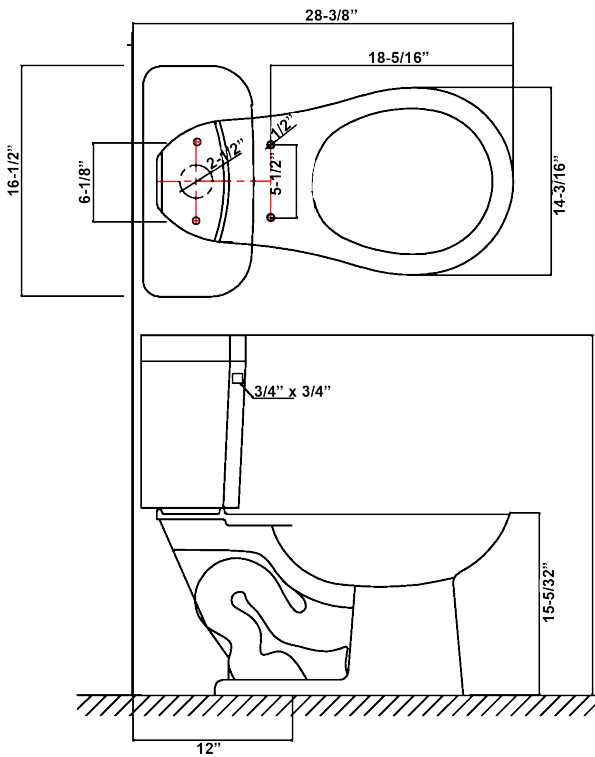

## 1.28 gpf / 4.8 Lpf High Efficiency Toilet

- Elongated Front Toilet Bowl
- White
- 1.28 gpf / 4.8 Lpf
- 12" Rough In
- 3" Flush valve
- 2-1/8" Fully glazed trap
- Flushes 1000 grams
- UPC Approved
- Watersense approved

ITEM #	DESCRIPTION
HPETB128	Elongated Toilet Bowl White
HPTT128	Toilet Tank White Left Hand Flush
HPTTR128	Toilet Tank White Right Hand Flush

HYDRAPRO INC.

Phone: 877-813-2333; Fax 877-249-8435

Atlanta - Boston - Dallas - Pompano Beach - Houston - Philadelphia