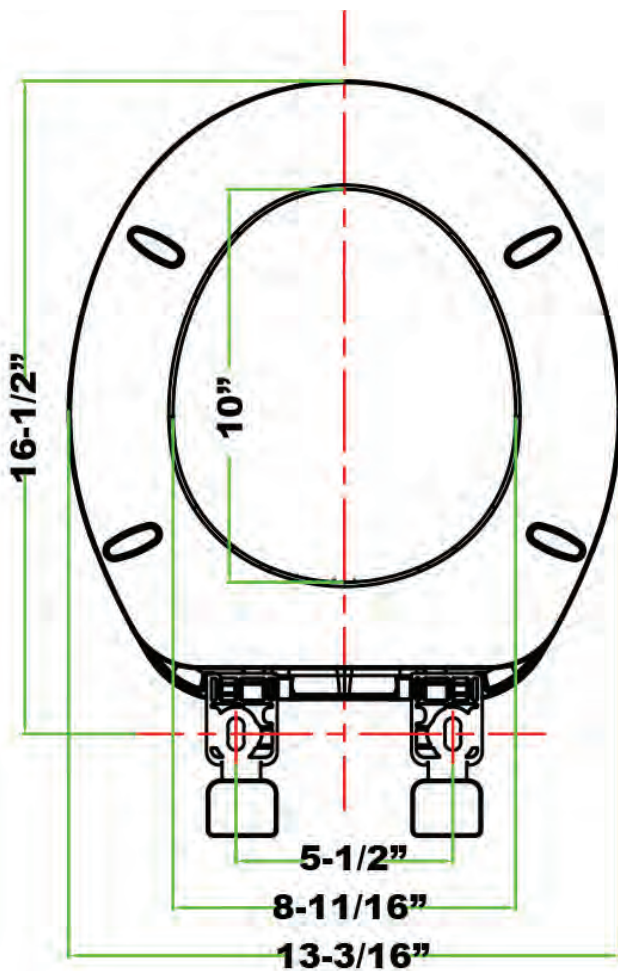

304 Stainless Steel Post Hinges

Plastic Elongated Smooth Close Toilet Seat

- Heavy weight plastic
- Individually boxed
- Hardware included
- Smooth Close Hinges (prevents slamming and finger pinching)

PART #	DESCRIPTION	MASTER CARTON QTY
HPWPTSESC	Elongated	5

Plastic Elongated Toilet Seat

- Heavy Weight Plastic
- Individually Boxed
- Hardware Included

PART #	DESCRIPTION	MASTER CARTON QTY
HPWPTSE	Elongated	10

Plastic Round Toilet Seat

- Heavy weight plastic
- Individually boxed
- Hardware included

ITEM #	DESCRIPTION	MASTER CARTON QTY
HPWPTSR	ROUND	10

Elongated Wood Toilet Seat

- Closed Front Seat w/ Lid
- Individually boxed
- White Finish
- Enameled Wood Composition
- Hardware included

PART #	DESCRIPTION	MASTER CARTON QTY
WFB1	Elongated	6