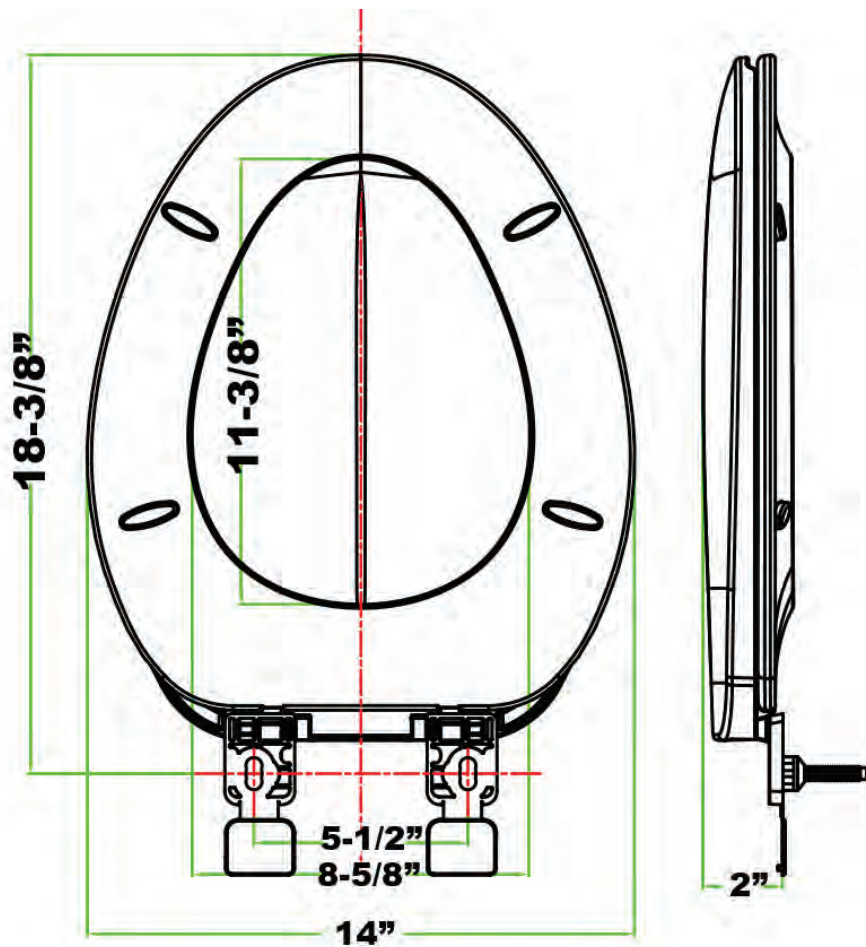

Commercial Plastic Elongated Toilet Seat

- Heavy Weight Plastic
- Individually Boxed
- Hardware Included
- 304 Stainless Steel Post
- No Lid / Open Front

ITEM #	DESCRIPTION	MASTER CARTON QTY
HPWCSNLOF	ELONGATED	5

304 Stainless Steel Post Hinges

Plastic Elongated Smooth Close Toilet Seat

- Heavy weight plastic
- Individually boxed
- Hardware included
- Smooth Close Hinges (prevents slamming and finger pinching)

PART #	DESCRIPTION	MASTER CARTON QTY
HPWPTSESC	Elongated	5

Plastic Elongated Toilet Seat

- Heavy Weight Plastic
- Individually Boxed
- Hardware Included

PART #	DESCRIPTION	MASTER CARTON QTY
HPWPTSE	Elongated	10

Plastic Round Toilet Seat

- Heavy weight plastic
- Individually boxed
- Hardware included

ITEM #	DESCRIPTION	MASTER CARTON QTY
HPWPTSR	ROUND	10

Elongated Wood Toilet Seat

- Closed Front Seat w/ Lid
- Individually boxed
- White Finish
- Enameled Wood Composition
- Hardware included

PART #	DESCRIPTION	MASTER CARTON QTY
WFB1	Elongated	6