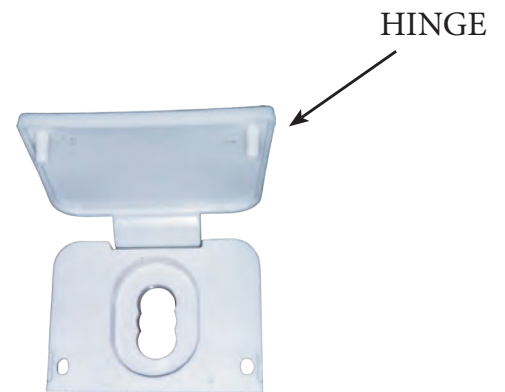

Plastic Elongated Toilet Seat

- Heavy Weight Plastic
- Individually Boxed
- Hardware Included

PART #	DESCRIPTION	MASTER CARTON QTY
HPWPTSE	Elongated	10

Plastic Round Toilet Seat

- Heavy weight plastic
- Individually boxed
- Hardware included

ITEM #	DESCRIPTION	MASTER CARTON QTY
HPWPTSR	ROUND	10

Elongated Wood Toilet Seat

- Closed Front Seat w/ Lid
- Individually boxed
- White Finish
- Enameled Wood Composition
- Hardware included

PART #	DESCRIPTION	MASTER CARTON QTY
WFB1	Elongated	6

WFB1

Elongated Front Wood Toilet Seat

- Closed Front Seat W/ Lid
- Individually Boxed
- White Finish
- Enameled Wood Composition
- Hardware Included

ITEM #	DESCRIPTION	MASTER CARTON QTY
WFE2H	ELONGATED	6

Round Front Wood Toilet Seat

- Closed Front Seat W/ Lid
- Individually Boxed
- White Finish
- Enameled Wood Composition
- Hardware Included

ITEM #	DESCRIPTION	MASTER CARTON QTY
WFR1H	ROUND	6