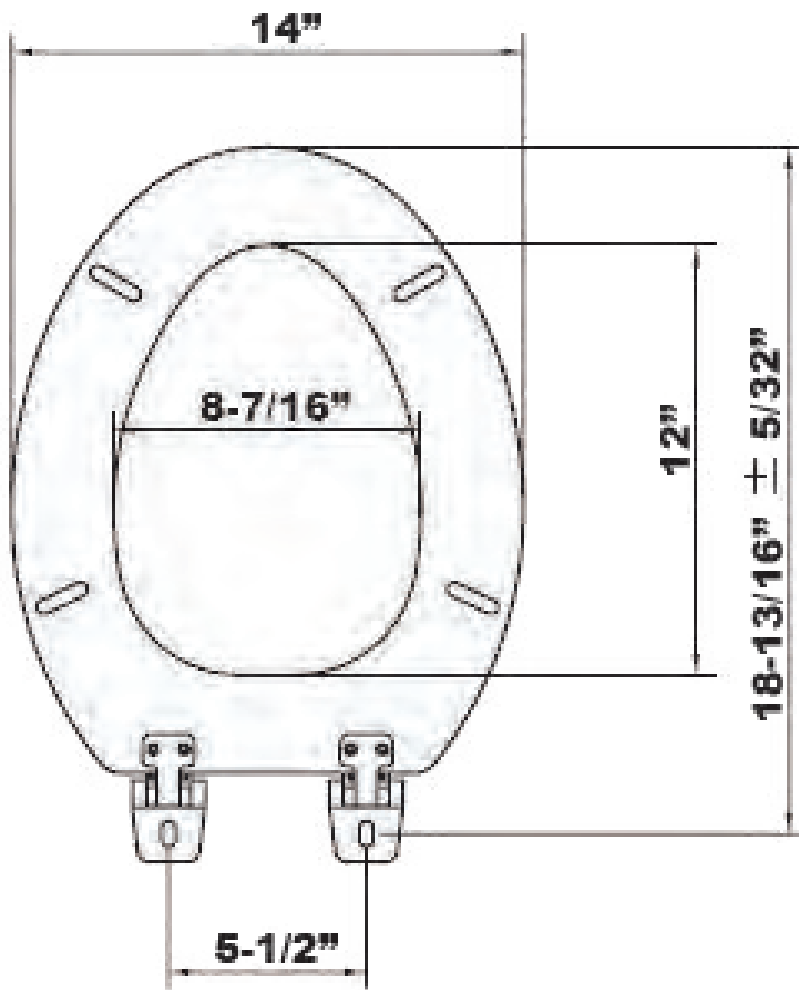

304 Stainless Steel Post Hinges

Plastic Elongated Smooth Close Toilet Seat

- Heavy weight plastic
- Individually boxed
- Hardware included
- Smooth Close Hinges (prevents slamming and finger pinching)

PART #	DESCRIPTION	MASTER CARTON QTY
HPWPTSESC	Elongated	5

Plastic Elongated Toilet Seat

- Heavy Weight Plastic
- Individually Boxed
- Hardware Included

PART #	DESCRIPTION	MASTER CARTON QTY
HPWPTSE	Elongated	10

Plastic Round Toilet Seat

- Heavy weight plastic
- Individually boxed
- Hardware included

ITEM #	DESCRIPTION	MASTER CARTON QTY
HPWPTSR	ROUND	10

Elongated Wood Toilet Seat

- Closed Front Seat w/ Lid
- Individually boxed
- White Finish
- Enameled Wood Composition
- Hardware included

PART #	DESCRIPTION	MASTER CARTON QTY
WFB1	Elongated	6

WFB1

Elongated Front Wood Toilet Seat

- Closed Front Seat W/ Lid
- Individually Boxed
- White Finish
- Enameled Wood Composition
- Hardware Included

ITEM #	DESCRIPTION	MASTER CARTON QTY
WFE2H	ELONGATED	6