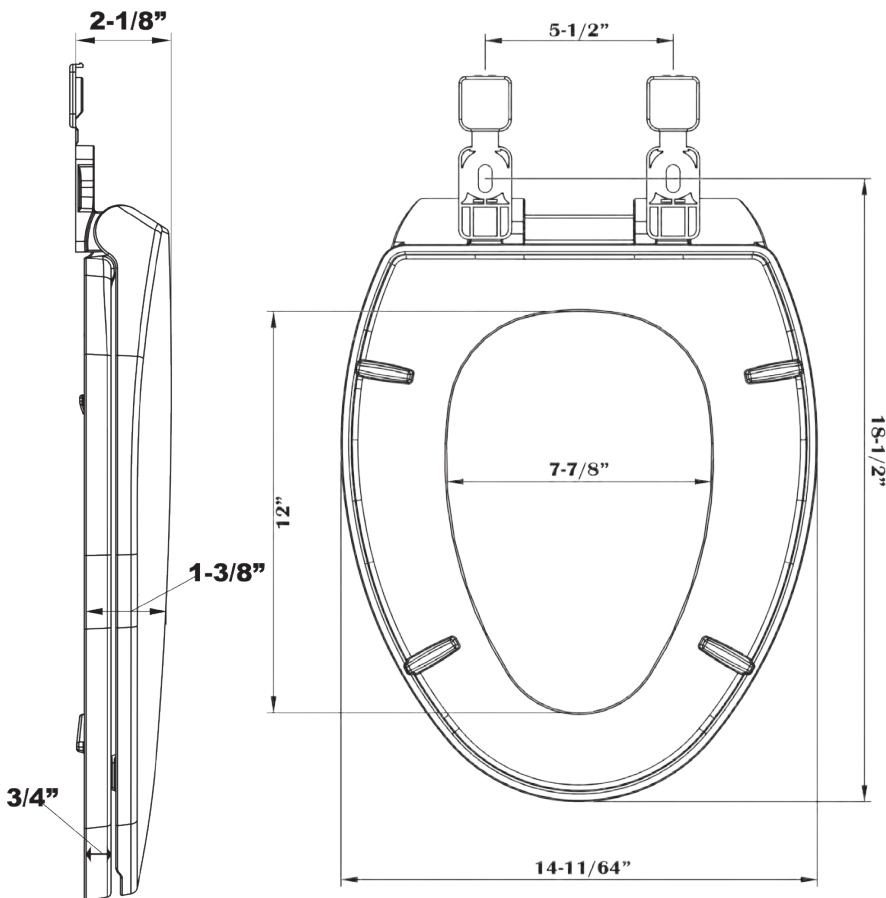

Commercial Plastic Elongated Toilet Seat

- Heavy Weight Plastic
- Individually Boxed
- Hardware Included
- 304 Stainless Steel Post
- No Lid / Open Front

ITEM #	DESCRIPTION	MASTER CARTON QTY
HPWCSNLOF	ELONGATED	5

304 Stainless Steel Post Hinges

Plastic Elongated Smooth Close Toilet Seat

- Heavy weight plastic
- Individually boxed
- Hardware included
- Smooth Close Hinges (prevents slamming and finger pinching)

PART #	DESCRIPTION	MASTER CARTON QTY
HPWPTSESC	Elongated	5

Plastic Elongated Toilet Seat

- Heavy Weight Plastic
- Individually Boxed
- Hardware Included

PART #	DESCRIPTION	MASTER CARTON QTY
HPWPTSE	Elongated	10

Plastic Round Toilet Seat

- Heavy weight plastic
- Individually boxed
- Hardware included

ITEM #	DESCRIPTION	MASTER CARTON QTY
HPWPTSR	ROUND	10

Elongated Wood Toilet Seat

- Closed Front Seat w/ Lid
- Individually boxed
- White Finish
- Enameled Wood Composition
- Hardware included

PART #	DESCRIPTION	MASTER CARTON QTY
WFB1	Elongated	6