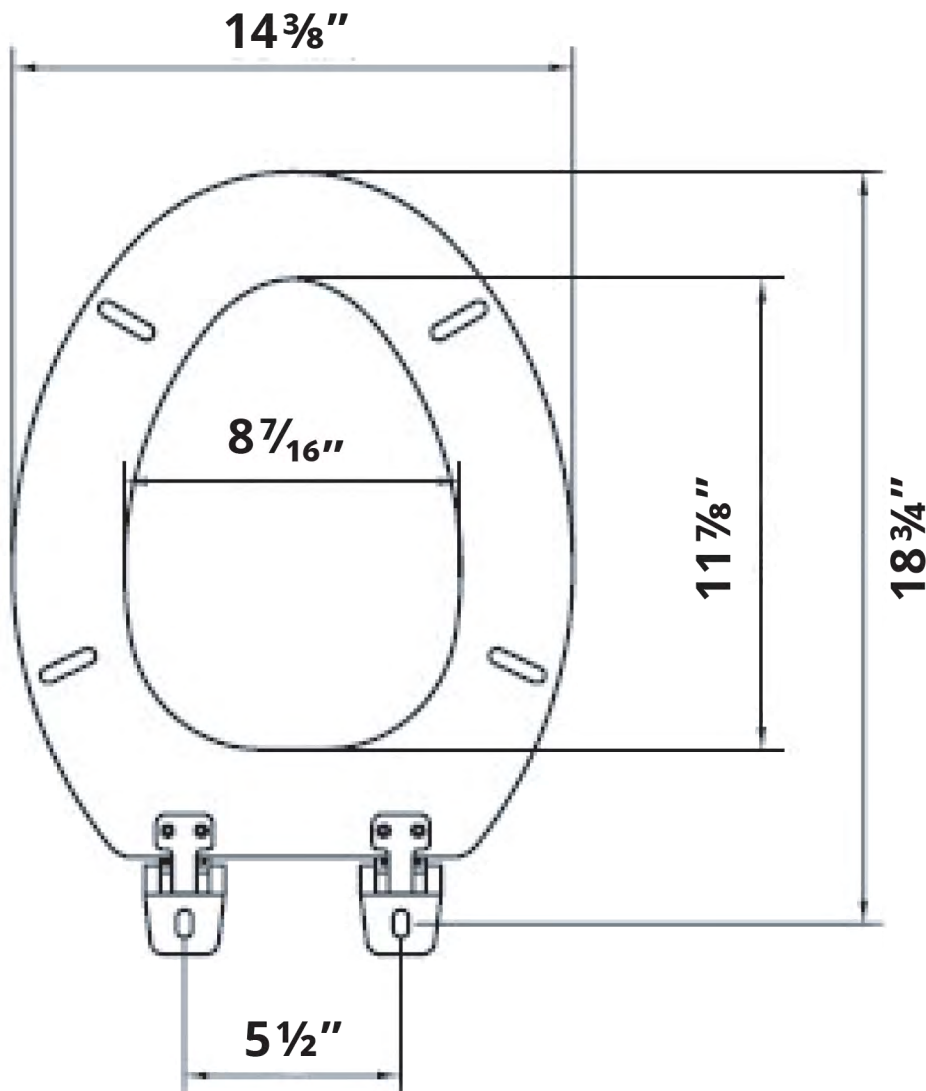

Elongated Wood Toilet Seat

- Closed Front Seat w/ Lid
- Individually boxed
- White Finish
- Enameled Wood Composition
- Hardware included

PART #	DESCRIPTION	MASTER CARTON QTY
WFB1	Elongated	6