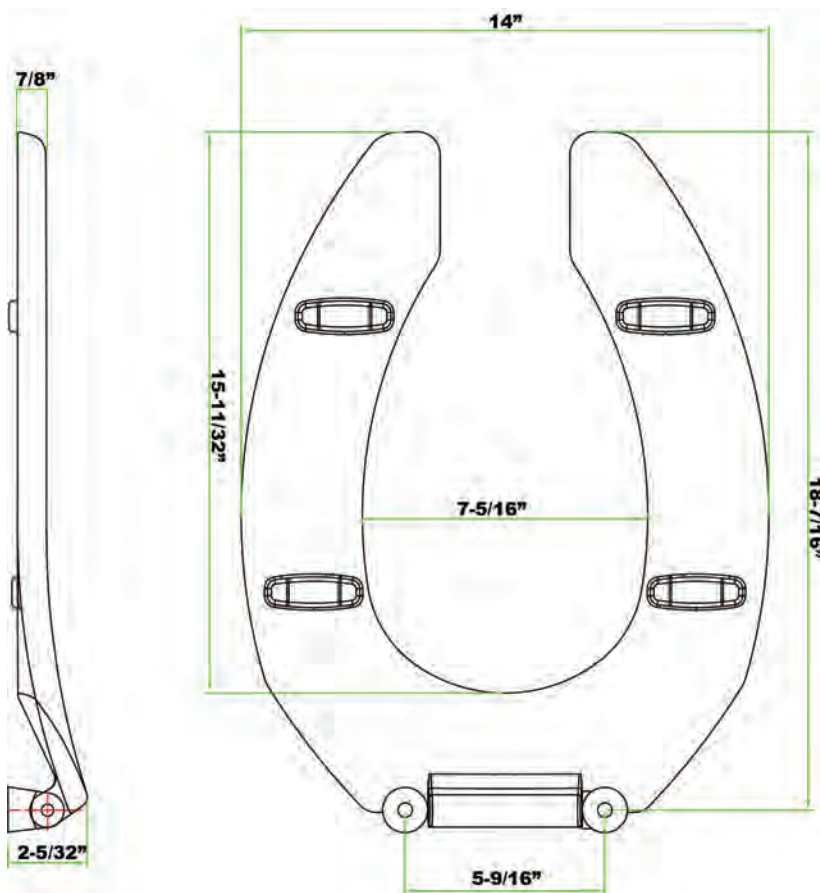

Commercial Plastic Elongated Toilet Seat

- Heavy Weight Plastic
- Individually Boxed
- Hardware Included
- 304 Stainless Steel Post
- No Lid / Open Front

ITEM #	DESCRIPTION	MASTER CARTON QTY
HPWCSNLOF	ELONGATED	5

304 Stainless Steel Post Hinges

Plastic Elongated Smooth Close Toilet Seat

- Heavy weight plastic
- Individually boxed
- Hardware included
- Smooth Close Hinges (prevents slamming and finger pinching)

PART #	DESCRIPTION	MASTER CARTON QTY
HPWPTSESC	Elongated	5

Plastic Elongated Toilet Seat

- Heavy Weight Plastic
- Individually Boxed
- Hardware Included

PART #	DESCRIPTION	MASTER CARTON QTY
HPWPTSE	Elongated	10

Plastic Round Toilet Seat

- Heavy weight plastic
- Individually boxed
- Hardware included

ITEM #	DESCRIPTION	MASTER CARTON QTY
HPWPTSR	ROUND	10

Elongated Wood Toilet Seat

- Closed Front Seat w/ Lid
- Individually boxed
- White Finish
- Enameled Wood Composition
- Hardware included

PART #	DESCRIPTION	MASTER CARTON QTY
WFB1	Elongated	6