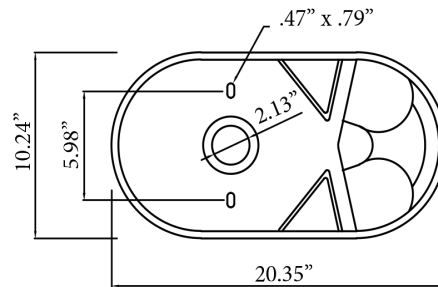

1.28 gpf / 4.8 Lpf High Efficiency Toilet

- Elongated Toilet Bowl
- White
- 1.28 gpf / 4.8 Lpf
- 10" Rough In
- UPC Approved
- Watersense approved

ITEM #	DESCRIPTION
HPETB10128	Elongated Toilet Bowl White (10" Rough-In)