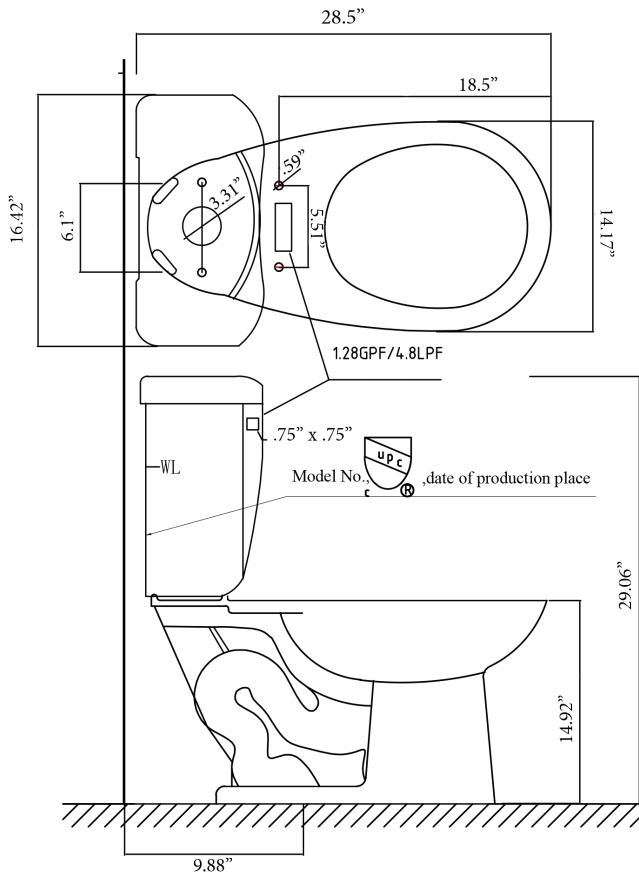

1.28 gpf / 4.8 Lpf High Efficiency Toilet

- Elongated Toilet Bowl
- White
- 1.28 gpf / 4.8 Lpf
- 10" Rough In
- UPC Approved
- Watersense approved

ITEM #	DESCRIPTION
HPETB10128	Elongated Toilet Bowl White (10" Rough-In)